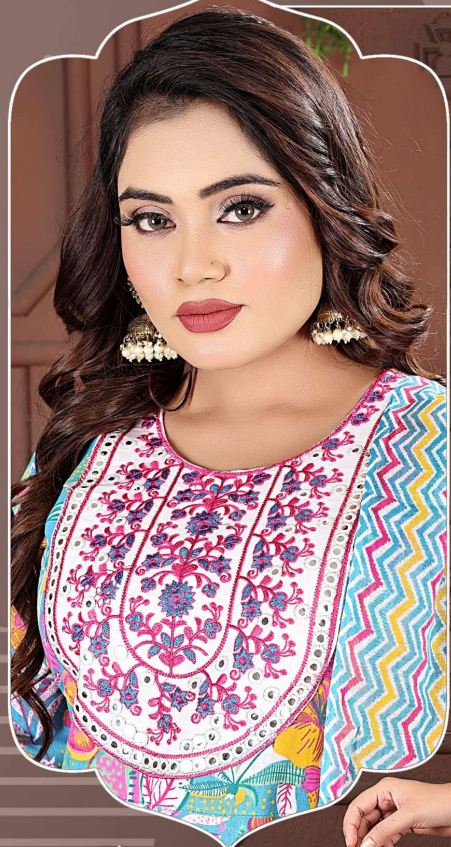

**Jaya-101**  
Cotton print  
Comp work  
3 pec set  
M to XXL  
COMBO

*Sparkling Elegance*

*Sparkling Elegance*

**Jaya-101**  
Cotton print  
Comp work  
3 pec set  
M to XXL  
COMBO