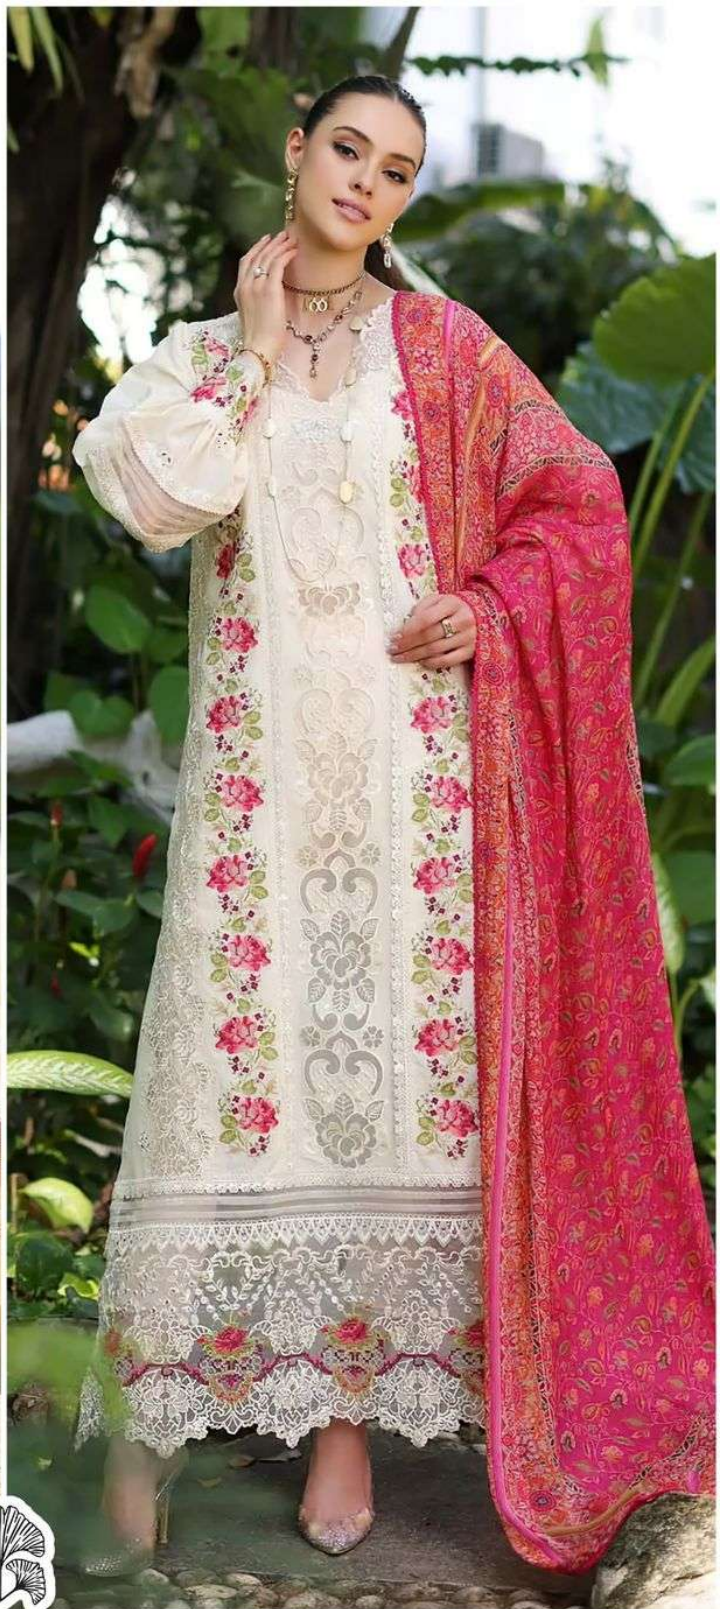

**ADAN LIBAS**  
(LAWN COLLECTION)  
VOL-1

**ZAHA**

**D.No.10307**

**TOP** Cambric Cotton With  
Heavy Embroidery Work

**BOTTOM-INNER** Semi Lawn

**DUPATTA** Tubby Silk with  
Print

**ADAN LIBAS**  
(LAWN COLLECTION)  
VOL-1

**ZAHA**

**D.No.10306**

**TOP** Cambric Cotton With  
Heavy Embroidery Work

**BOTTOM-INNER** Semi Lawn

**DUPATTA** Tubby Silk with  
Print

**ADAN LIBAS**  
(LAWN COLLECTION)  
VOL-1

**ZAHA**

**D.No.10305**

**TOP** Cambric Cotton With  
Heavy Embroidery Work

**BOTTOM-INNER** Semi Lawn

**DUPATTA** Tubby Silk with  
Print

# ADAN LIBAS

(LAWN COLLECTION)  
VOL-1

**TOP** Cambric Cotton With Heavy Embroidery Work

**BOTTOM-INNER** Semi Lawn **DUPATTA** Tubby Silk with Print

10305

10306

10307