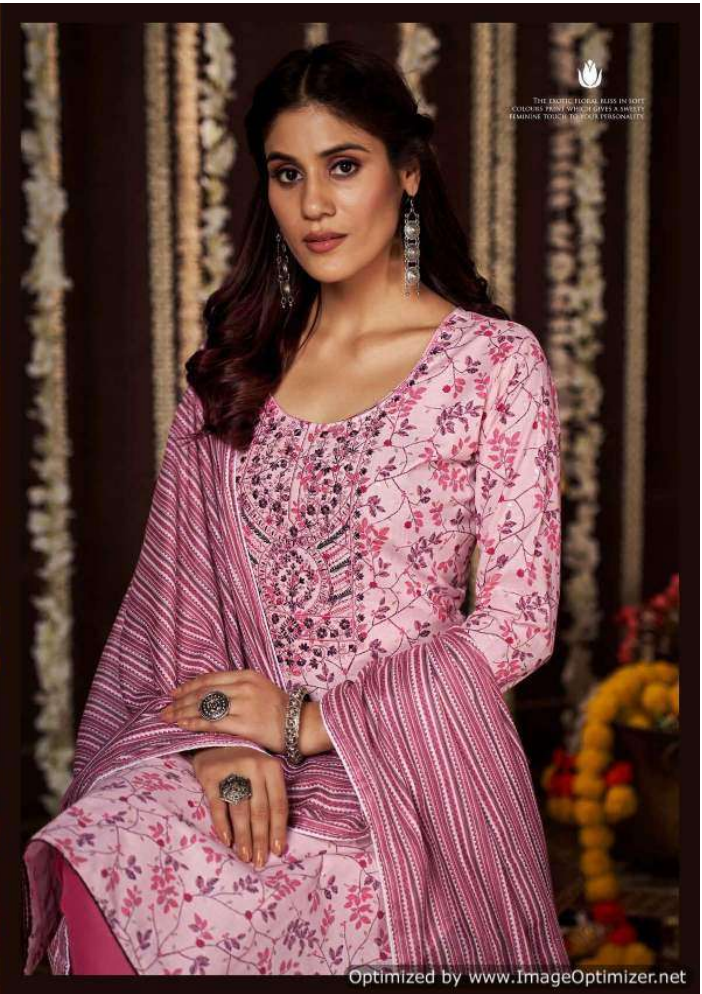

THE ESSENCE OF CLASS BEING IN SOFT
COLORS FROM NATURE GIVES A LIGHTLY
FEMINE TOUCH TO YOUR PERSONALITY

Optimized by www.ImageOptimizer.net