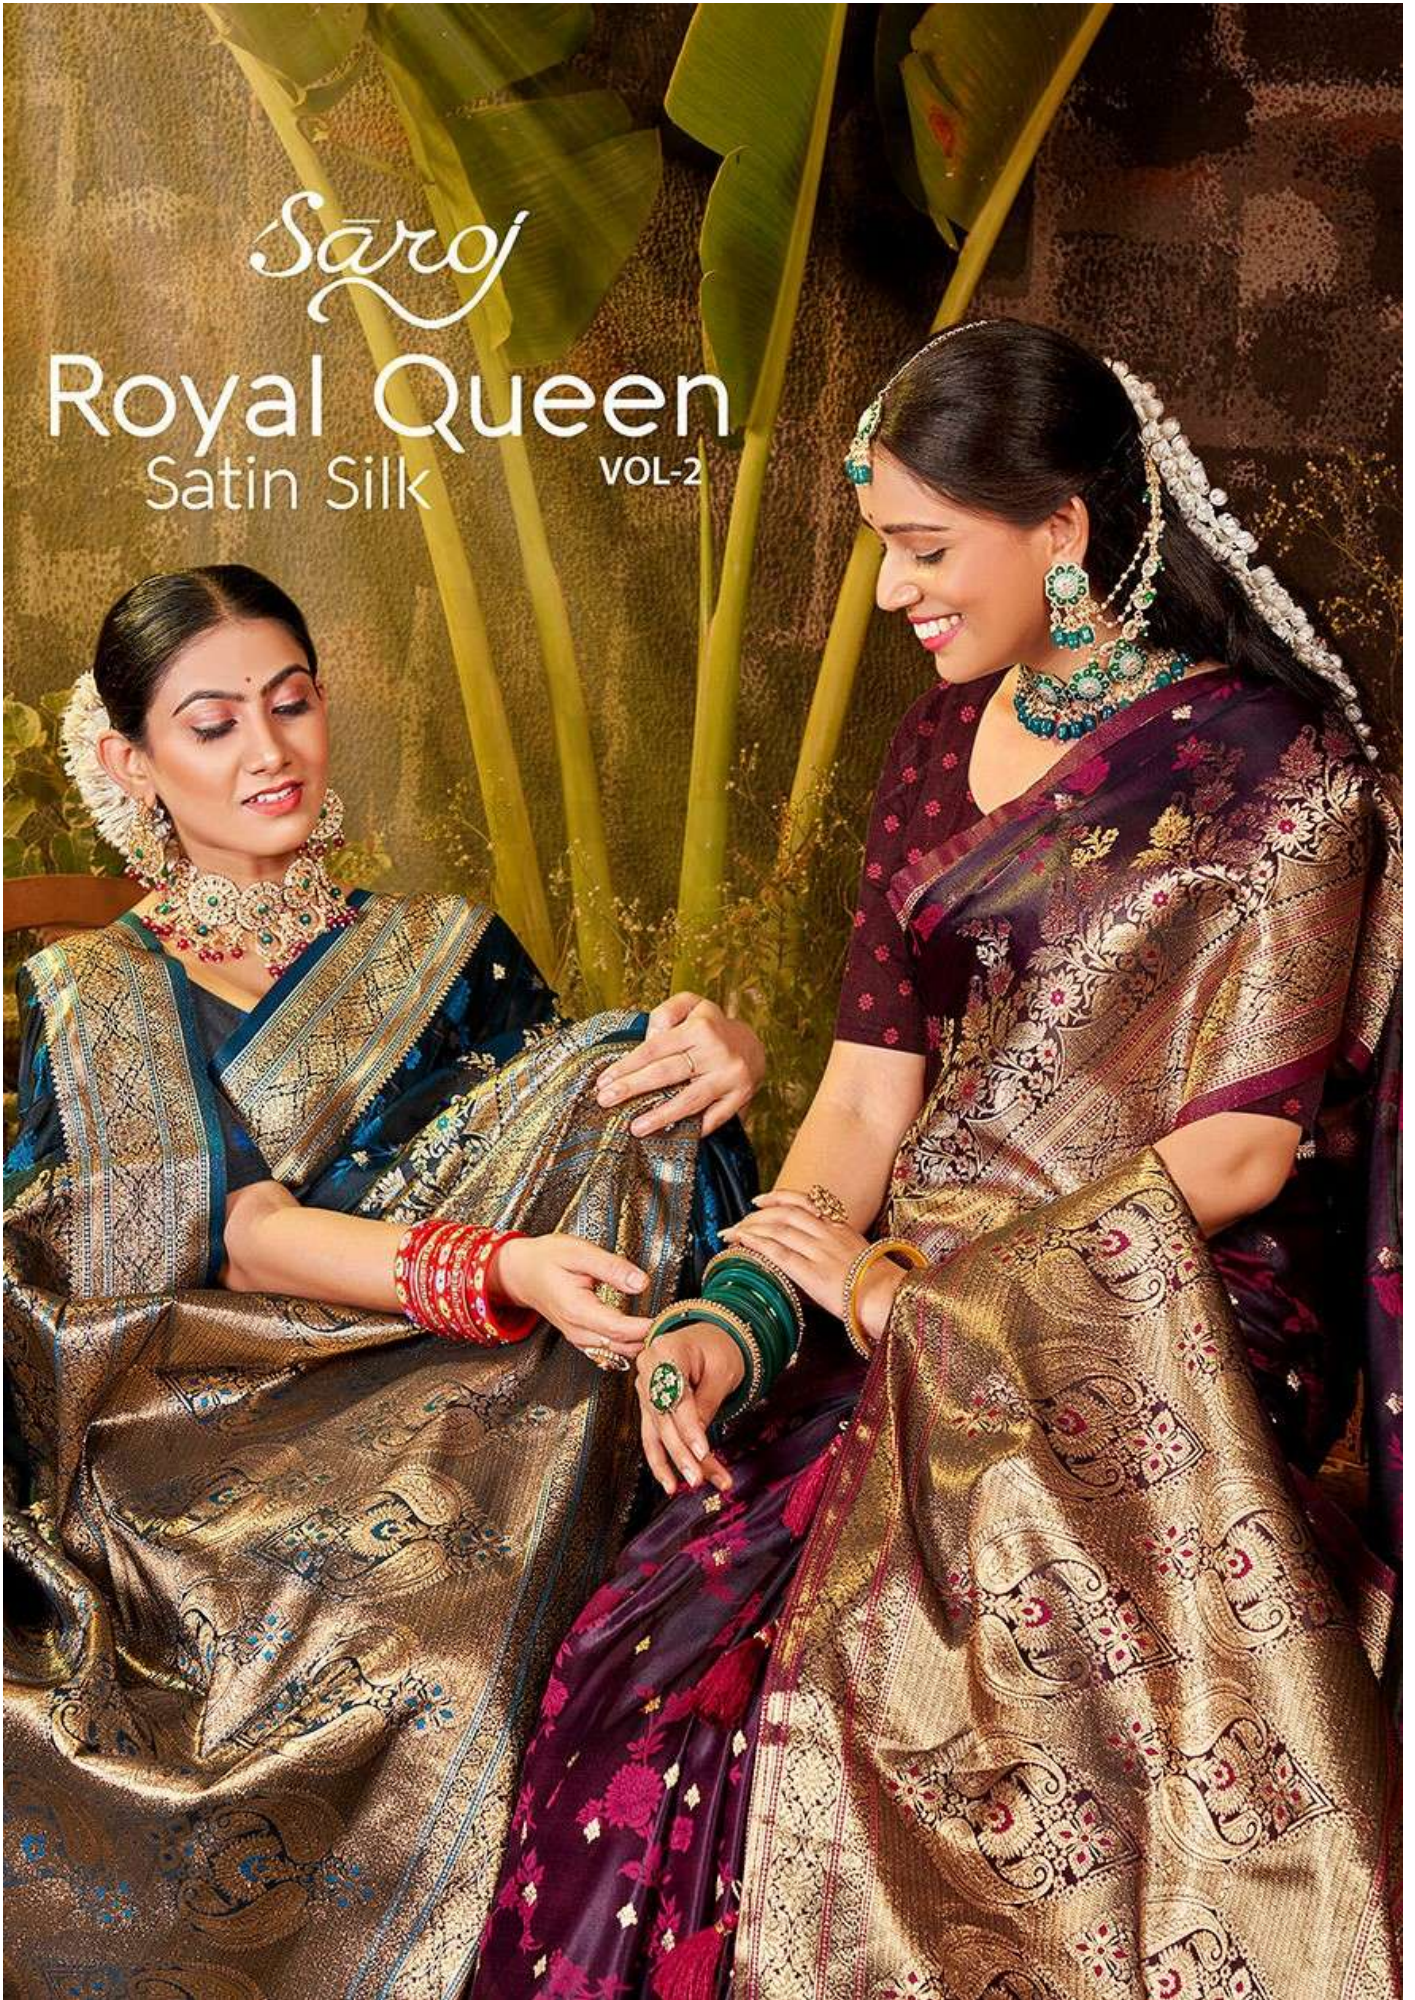

Saroj

Royal Queen

Satin Silk

VOL-2

Saroj

Royal Queen

Satin Silk

VOL-2

Saroj

BRING

FRESH

THIS IS ONE OF THE COOLEST ONE
IN THE NEW SEASON COLLECTION
OF INDIAN PRINTS BRIGHTEN UP
YOUR LOOK WITH SEASON BROWN
IN FLORAL PATTERNS TRY THIS
OUT TO LOOK STUNNING IN
YOUR SOCIAL CIRCLE.